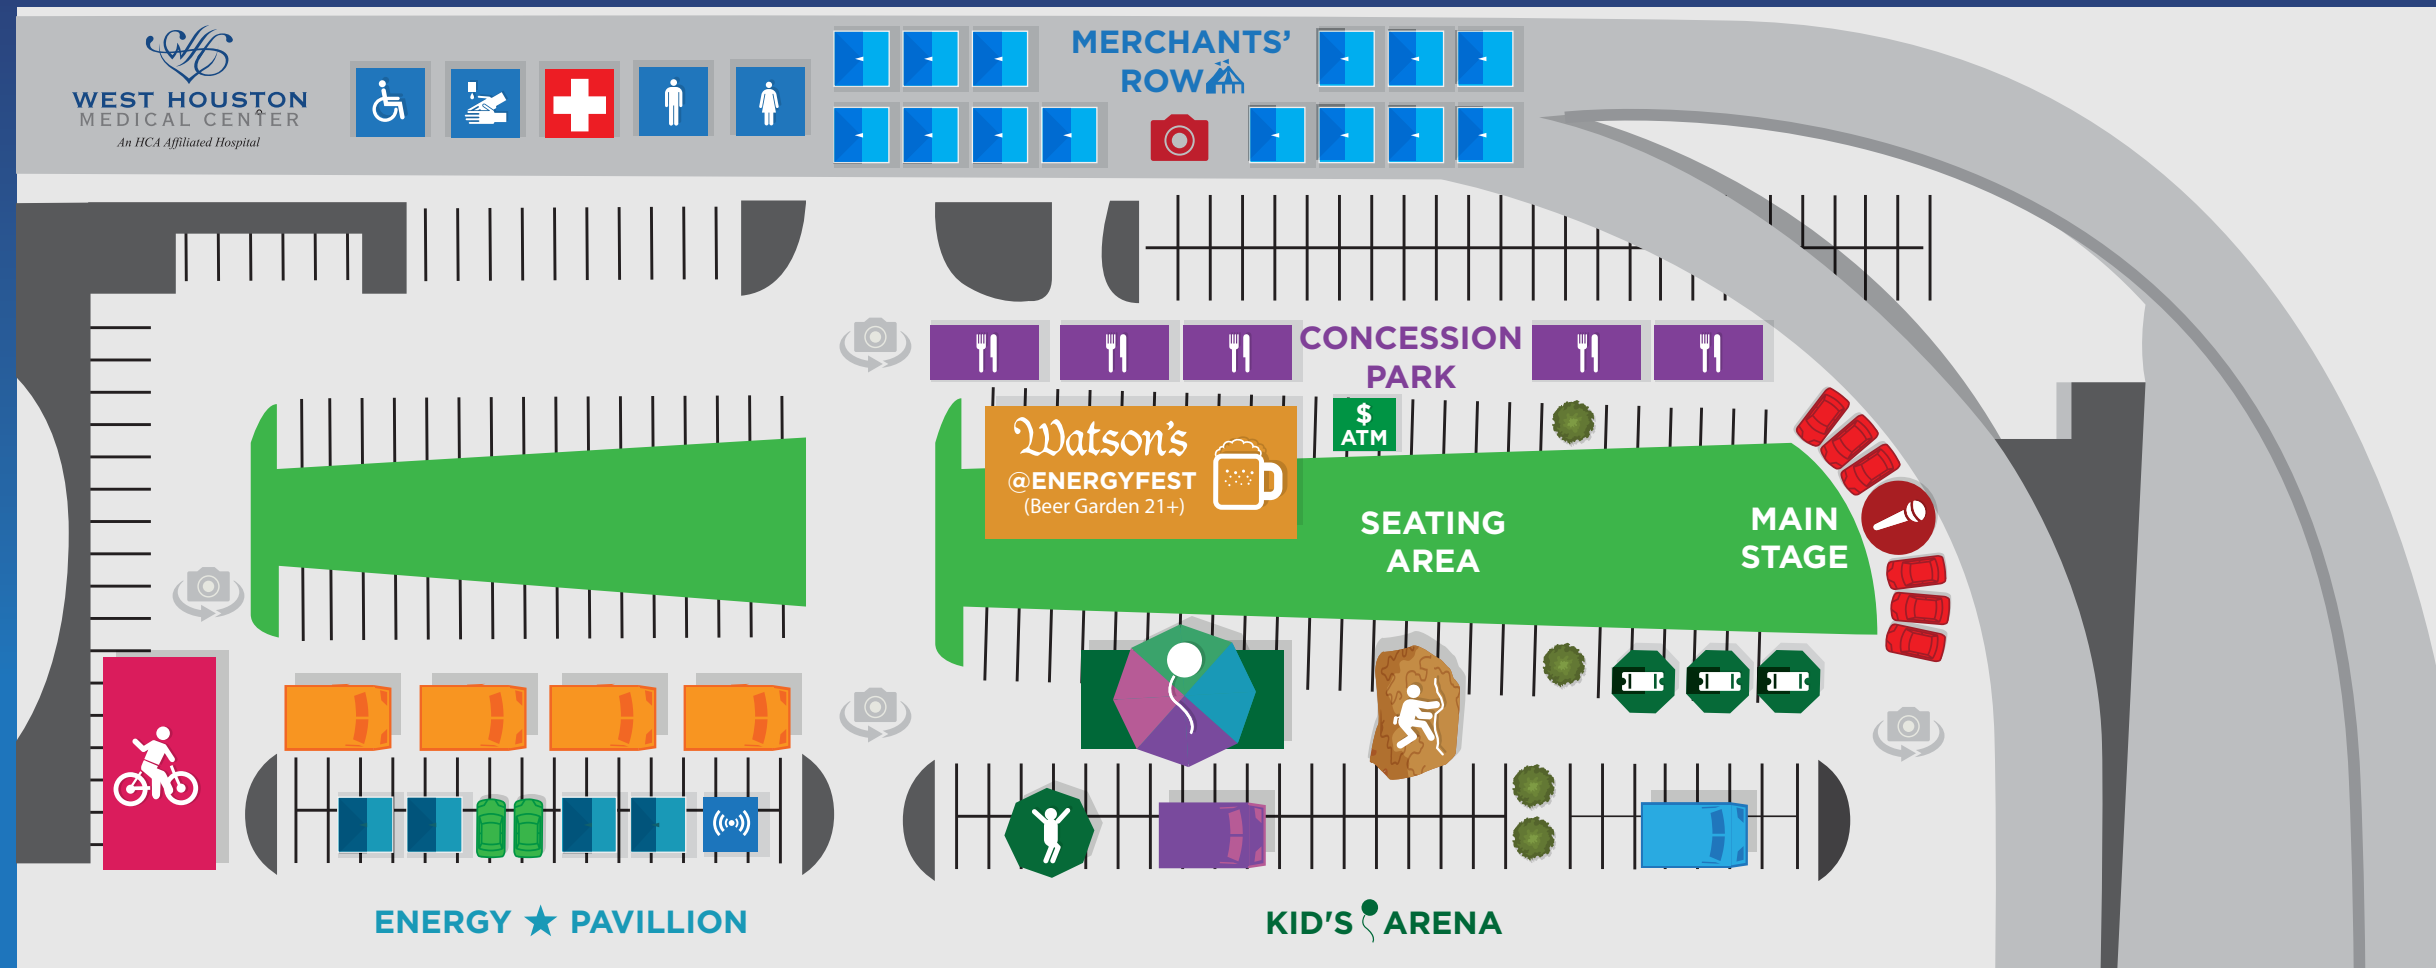

energyfest 2015

EXHIBITS

Taste the diverse cuisine found throughout The Energy Corridor.

Visit all of the best businesses in and around The Energy Corridor.

The repertoires of the Houston bands taking the stage are eclectic and genre-busting, covering an audio spectrum as diverse as the FM dial.

Kids will enjoy a towering rock-climbing wall, challenging video-gaming truck, gravity-defying cable jump, fun, games and more!

KEY

- | | | | |
|---|-----------------|---|------------------------------------|
| ROCK WALL
McDonalds Houston | SNOW CONE TRUCK | FOOD VENDORS | MEDICAL & RESTROOMS |
| MERCHANT BOOTHS | BEER GARDEN | BOUNCE HOUSE | PHOTO BOOTH
#EnergyFest2015 |
| VIDEO GAME TRUCK
European Wax Center (Energy Corridor) | BICYCLE VALET | CARNIVAL GAMES
Joy Knox State Farm Insurance | CABLE JUMP
Parkside at Memorial |
| FOOD TRUCKS | PARTNER TENT | CAR DEMO | PRESS TENT |